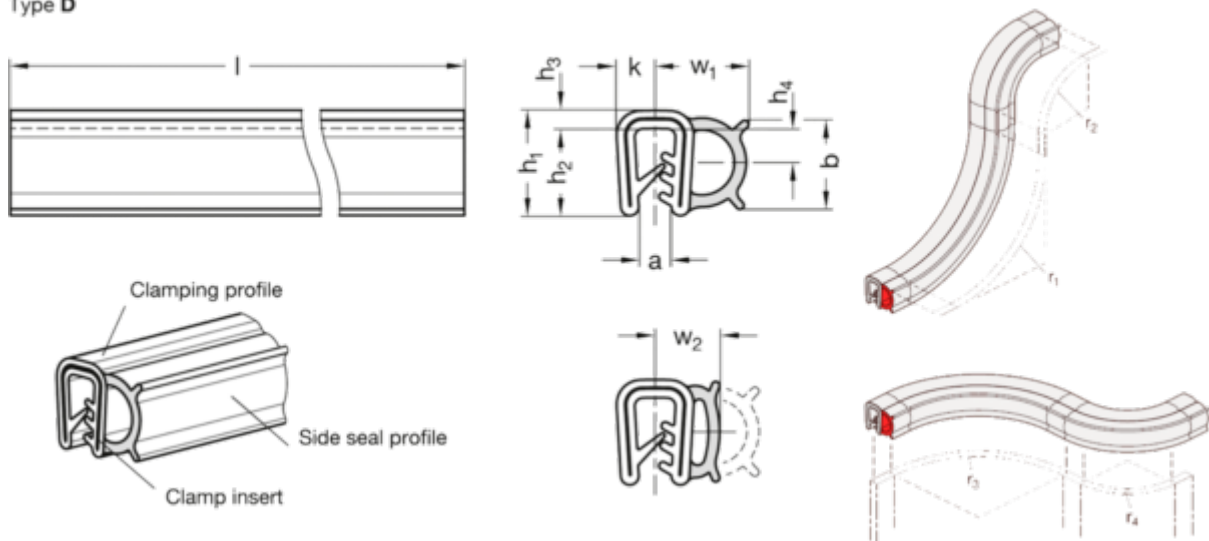

Article number: 202180EPDM13D50

Description: E+G Edge protection seal GN 2180-EPDM-13-D-50

## Measures

Type D

a	= 1 - 3.5	r1	= 40
b	= 11	r2	= 50
h1	= 13	r3	= 100
h2	= 10.75	r4	= 80
h3	= 2.25	w1	= 11.25
h4	= 4.5	w2 up to 50%	= 8.75
l (Meter)	= 50	Weight in (g)	= 7500
k	= 4.75		